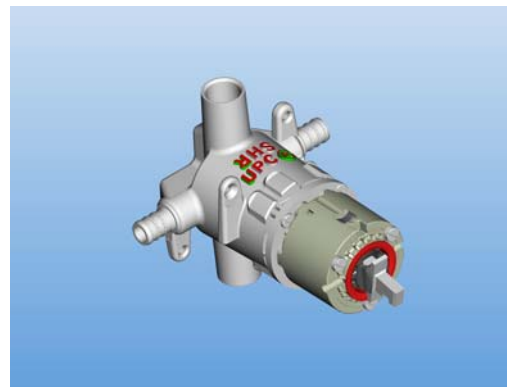

With the cost of copper continuing to rise, the growing popularity of PEX as a viable alternative with builders will only continue to become stronger. Some of the main benefits of this type of plumbing system are flexibility, lower material cost, and corrosion resistance. The American Standard valve fits well with these benefits giving the builder/plumber an easier and quicker alternative to installing a shower valve with PEX tubing saving time and money.

**Features:**

- ½" PEX connections (ASTM F1807)
- Compatible with most common crimp fixation system
- Offer the same great performance as R110 & R120 valves
- Easy installation
- Available with and without screwdriver stops
- Compatible with trim in the TRIMendous Bath/Shower program
- Available individually or in Bulk Pack quantities

# MAKE IT HAPPEN!

NEW PRODUCT ANNOUNCEMENT

PRODUCT NUMBER	DESCRIPTION	LIST PRICE	UPC CODE	WEIGHT	BOX DIMENSIONS	CARTON QTY
R117	PB Rough Valve Body w/ PEX	\$ 76.00	012611405402	2.54 lbs.	10 5/8" x 7" x 6 1/2"	6
R117SS	PB Rough Valve Body w/ Screwdriver Stops w/ PEX	\$ 95.00	012611405426	2.54 lbs.	10-1/4" x 9-3/16" x 7-1/2"	6
R127	PB Rough Valve Body w/ Volume Control w/ PEX	\$ 86.00	012611405419	2.54 lbs.	10 5/8" x 7" x 6 1/2"	6
R127SS	PB Rough Valve Body w/ Volume Control w/ Screwdriver Stops w/ PEX	\$ 105.00	012611405433	2.54 lbs.	10-1/4" x 9-3/16" x 7-1/2"	6
R117BP	PB Rough Valve Body w/ PEX - Bulk Pack	\$ 68.00	012611408113	33.48 lbs.	18 5/8" x 15 5/8" x 10 1/4"	12
R117SSBP	PB Rough Valve Body w/ Screwdriver Stops w/ PEX - Bulk Pack	\$ 86.00	012611408120	33.48 lbs.	18 5/8" x 15 5/8" x 10 1/4"	12
R127BP	PB Rough Valve Body w/ Volume Control w/ PEX - Bulk Pack	\$ 77.00	012611408137	33.48 lbs.	18 5/8" x 15 5/8" x 10 1/4"	12
R127SSBP	PB Rough Valve Body w/ Volume Control w/ Screwdriver Stops w/ PEX - Bulk Pack	\$ 95.00	012611408144	33.48 lbs.	18 5/8" x 15 5/8" x 10 1/4"	12